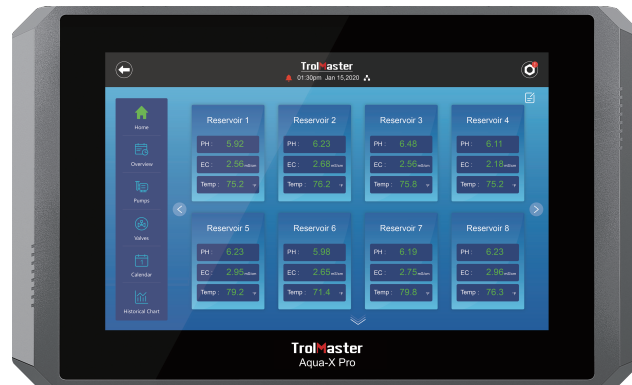

Aqua-X Pro Controller (NFS-2) User Manual

OPERATION INSTRUCTIONS

1. Secure the mounting plate to the wall using 4 screws.

2. Place the controller onto the mounting plate capture hooks.

3. Slide the controller from right to left until it "locks" into place.

4. To release the controller, press on the lock and slide the controller to the right.

5. Connect power cord, sensors, device stations and internet cable to each ports accordingly.

6. Scan the QR code below to view the online tutorial video.