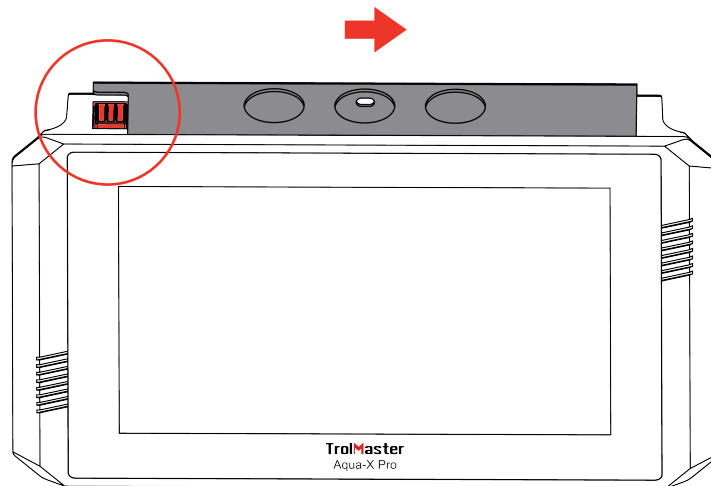

Aqua-X Pro Controller (NFS-2) User Manual

OPERATION INSTRUCTIONS

1. Secure the mounting plate to the wall using 4 screws.

2. Place the controller onto the mounting plate capture hooks.

3. Slide the controller from right to left until it "locks" into place.

4. To release the controller, press on the lock and slide the controller to the right.

5. Connect power cord, sensors, device stations and internet cable to each ports accordingly.

6. Scan the QR code below to view the online tutorial video.