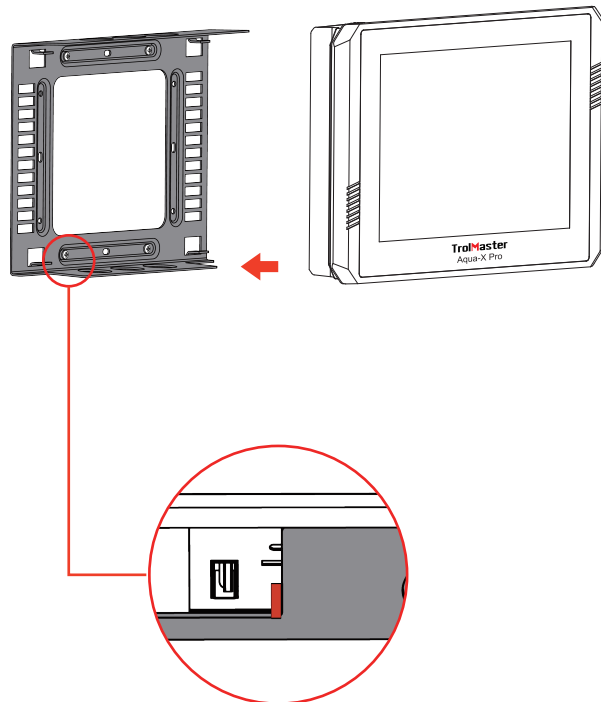

Aqua-X Pro Controller (NFS-2) User Manual

OPERATION INSTRUCTIONS

1. Secure the mounting plate to the wall using 4 screws.

2. Place the controller onto the mounting plate capture hooks.

3. Slide the controller from right to left until it "locks" into place.

4. To release the controller, press on the lock and slide the controller to the right.

5. Connect power cord, sensors, device stations and internet cable to each ports accordingly.

6. Scan the QR code below to view the online tutorial video.

SPECIFICATIONS

Input Voltage Tension d'entrée	100-240VAC, 50/60Hz, 0.5A 100-240VAC, 50/60Hz, 0.5A
Certifications Certifications	ETL/FCC ETL/FCC
Degree of Ingress Protection Indice de protection	IP20 IP20
Max Output Voltage/Current	1000 meters
Nutrient Sensors (AMP-3,DFM-1,WD-1)	Max 50 pec
Medium Sensors (WCS-2)	Max 50 pec
PUMPS (OA6-24, OA6-110, DSP-1, DSD-1, DSE-1, OM-8)	Max 50 pec
VALVES (OA6-24, OA6-110, DSP-1, DSD-1, DSE-1, OM-8)	Max 50 pec
pH Range	0-14
EC Range	0-5mS/cm
Flow Range	0-60mL/min
Moist Range	0-100%
Temperature Range	40-100°F
Working Environments	Temperature 32-122°F
	Humidity≤90%