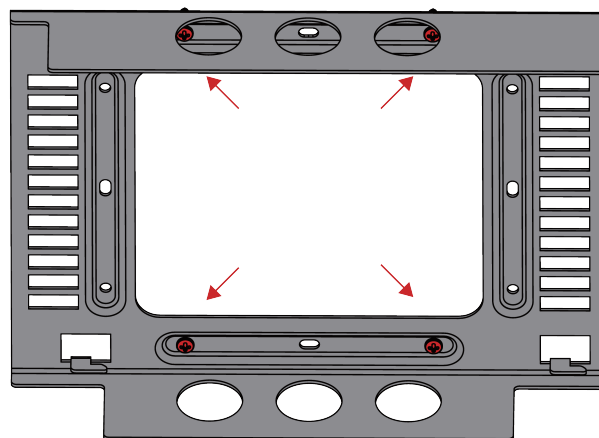

Aqua-X Pro Controller (NFS-2) User Manual

OPERATION INSTRUCTIONS

1. Secure the mounting plate to the wall using 4 screws.

2. Place the controller onto the mounting plate capture hooks.

3. Slide the controller from right to left until it "locks" into place.

4. To release the controller, press on the lock and slide the controller to the right.

5. Connect power cord, sensors, device stations and internet cable to each ports accordingly.

6. Scan the QR code below to view the online tutorial video.

SPECIFICATIONS

Input Voltage Tension d'entrée	100-240VAC, 50/60Hz, 0.5A 100-240VAC, 50/60Hz, 0.5A
Certifications Certifications	ETL/FCC ETL/FCC
Degree of Ingress Protection Indice de protection	IP20 IP20
Max Output Voltage/Current	1000 meters
Nutrient Sensors (AMP-3,DFM-1,WD-1)	Max 50 pec
Medium Sensors (WCS-2)	Max 50 pec
PUMPS (OA6-24, OA6-110, DSP-1, DSD-1, DSE-1, OM-8)	Max 50 pec
VALVES (OA6-24, OA6-110, DSP-1, DSD-1, DSE-1, OM-8)	Max 50 pec
pH Range	0-14
EC Range	0-5mS/cm
Flow Range	0-60mL/min
Moist Range	0-100%
Temperature Range	40-100°F
Working Environments	Temperature 32-122°F
	Humidity≤90%