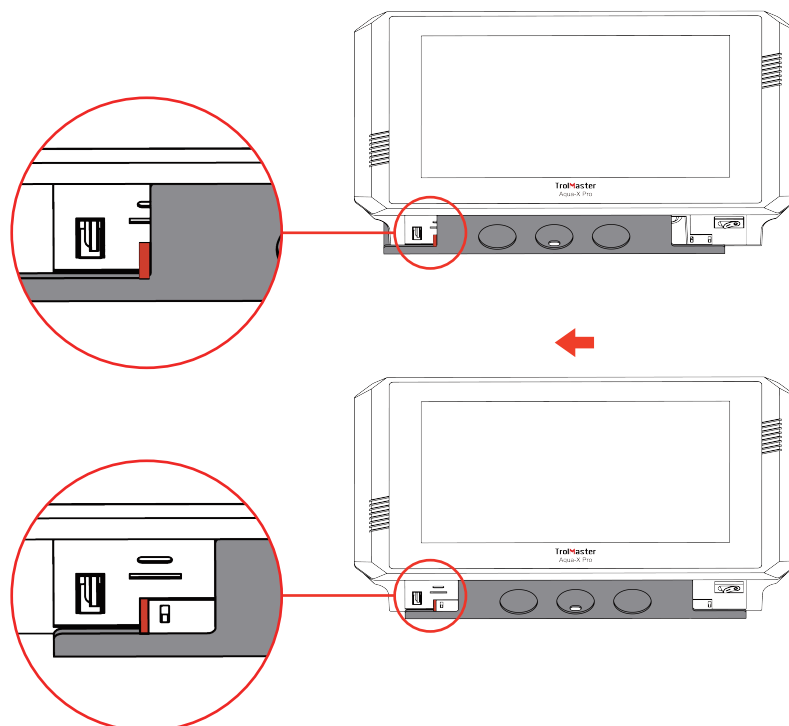

Aqua-X Pro Controller (NFS-2) User Manual

OPERATION INSTRUCTIONS

1. Secure the mounting plate to the wall using 4 screws.

2. Place the controller onto the mounting plate capture hooks.

3. Slide the controller from right to left until it "locks" into place.

4. To release the controller, press on the lock and slide the controller to the right.

5. Connect power cord, sensors, device stations and internet cable to each ports accordingly.

6. Scan the QR code below to view the online tutorial video.

SPECIFICATIONS

Input Voltage Tension d'entrée	100-240VAC, 50/60Hz, 0.5A 100-240VAC, 50/60Hz, 0.5A
Certifications Certifications	ETL/FCC ETL/FCC
Degree of Ingress Protection Indice de protection	IP20 IP20
Max Output Voltage/Current	1000 meters
Nutrient Sensors (AMP-3,DFM-1,WD-1)	Max 50 pec
Medium Sensors (WCS-2)	Max 50 pec
PUMPS (OA6-24, OA6-110, DSP-1, DSD-1, DSE-1, OM-8)	Max 50 pec
VALVES (OA6-24, OA6-110, DSP-1, DSD-1, DSE-1, OM-8)	Max 50 pec
pH Range	0-14
EC Range	0-5mS/cm
Flow Range	0-60mL/min
Moist Range	0-100%
Temperature Range	40-100°F
Working Environments	Temperature 32-122°F
	Humidity≤90%