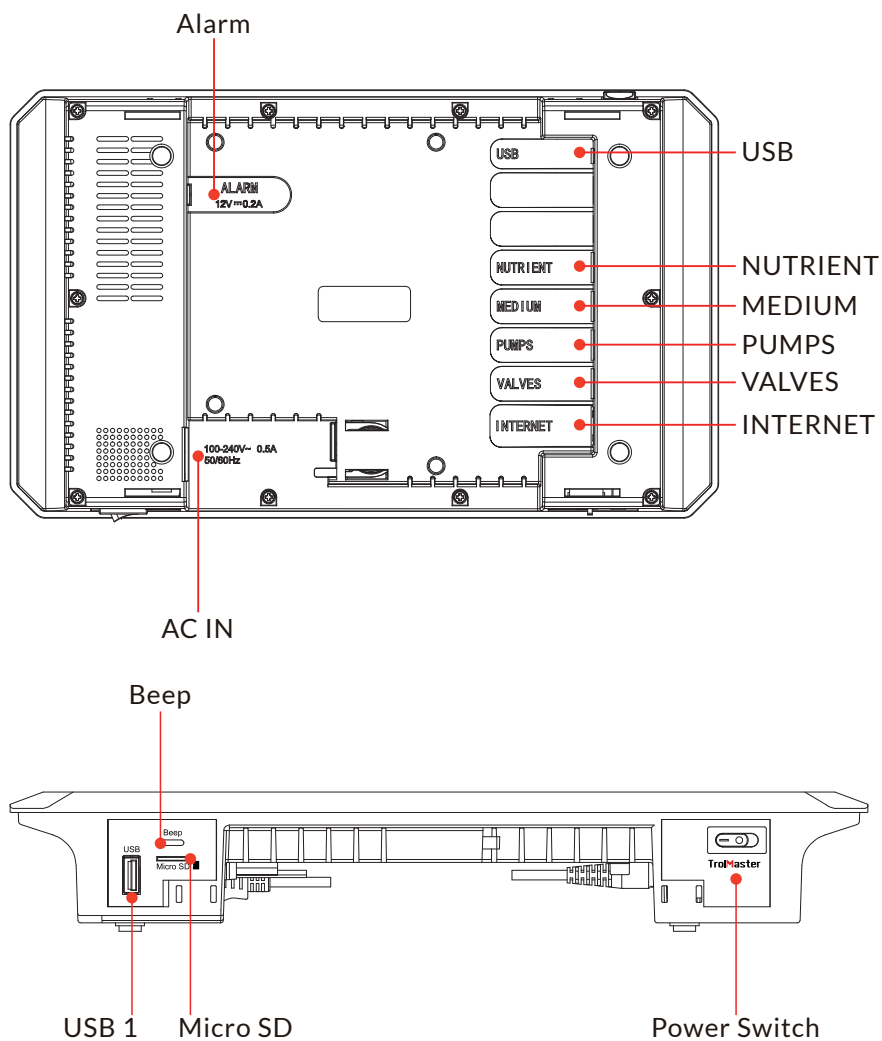

Aqua-X Pro Controller (NFS-2) User Manual

OPERATION INSTRUCTIONS

1. Secure the mounting plate to the wall using 4 screws.

2. Place the controller onto the mounting plate capture hooks.

3. Slide the controller from right to left until it "locks" into place.

4. To release the controller, press on the lock and slide the controller to the right.

5. Connect power cord, sensors, device stations and internet cable to each ports accordingly.

6. Scan the QR code below to view the online tutorial video.

SPECIFICATIONS

Input Voltage Tension d'entrée	100-240VAC, 50/60Hz, 0.5A 100-240VAC, 50/60Hz, 0.5A
Certifications Certifications	ETL/FCC ETL/FCC
Degree of Ingress Protection Indice de protection	IP20 IP20
Max Output Voltage/Current	1000 meters
Nutrient Sensors (AMP-3,DFM-1,WD-1)	Max 50 pec
Medium Sensors (WCS-2)	Max 50 pec
PUMPS (OA6-24, OA6-110, DSP-1, DSD-1, DSE-1, OM-8)	Max 50 pec
VALVES (OA6-24, OA6-110, DSP-1, DSD-1, DSE-1, OM-8)	Max 50 pec
pH Range	0-14
EC Range	0-5mS/cm
Flow Range	0-60mL/min
Moist Range	0-100%
Temperature Range	40-100°F
Working Environments	Temperature 32-122°F
	Humidity≤90%